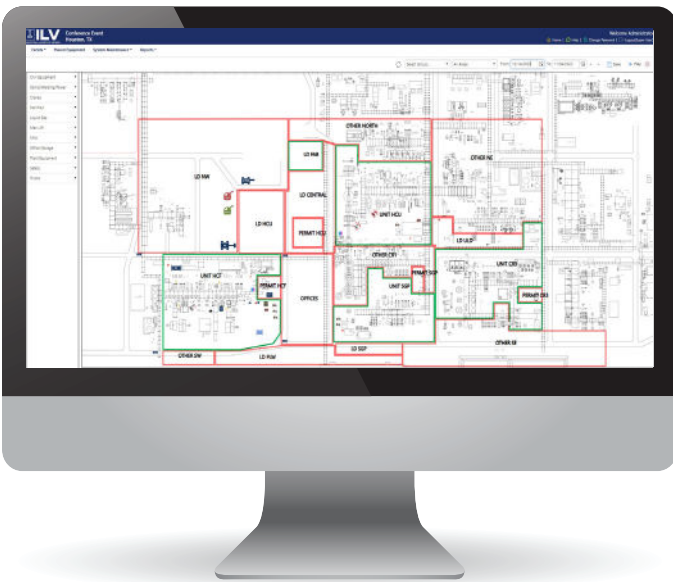

Key Features

- Email alerts for off-rent items
- Real Time movement flow
- Create Logistical Budgets
- Multi-layered logistic reporting
- Daily burn rate calculation during execution

Move equipment with “drag and drop”

ILV allows your logistics coordinator to see the big picture easily. He or she can see a site overview plan and simply “drag & drop” to place or move equipment to a specific area. Updates are time efficient, and AutoCAD budgets for equipment layout are greatly reduced.

Environmental Reports and Security

The environmental streamlining capabilities of ILV allow the user to forecast emissions while reducing tedious calculations. You can take full advantage of the numerous functionalities of ILV by using client-specific alerts to avoid possible regulatory infractions.

The strength of our software comes from its ability to be tailored to your exact needs and specifications. We provide our customers with more efficient analytical tools that streamline their processes, reduce costs, and add value to their bottom line.

Contact Toadfly today for a free customized demo of Toadfly ILV and our full suite of products and services that increase your productivity and profitability.

281.998.9631 | 1.866.998.9631
Info@Toadfly.com