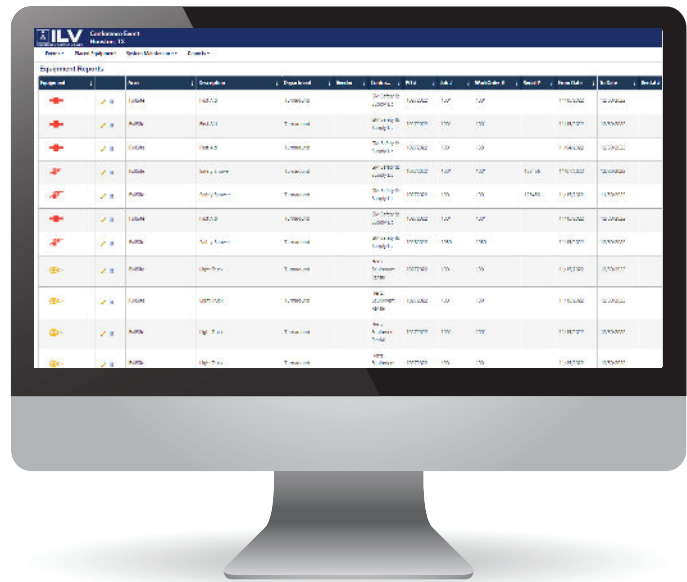

Key Features

- Email alerts for off-rent items
- Real Time movement flow
- Create Logistical Budgets
- Multi-layered logistic reporting
- Daily burn rate calculation during execution

Move equipment with “drag and drop”

ILV allows your logistics coordinator to see the big picture easily. He or she can see a site overview plan and simply “drag & drop” to place or move equipment to a specific area. Updates are time efficient, and AutoCAD budgets for equipment layout are greatly reduced.

Environmental Reports and Security

The environmental streamlining capabilities of ILV allow the user to forecast emissions while reducing tedious calculations. You can take full advantage of the numerous functionalities of ILV by using client-specific alerts to avoid possible regulatory infractions.

The strength of our software comes from its ability to be tailored to your exact needs and specifications. We provide our customers with more efficient analytical tools that streamline their processes, reduce costs, and add value to their bottom line.

Contact Toadfly today for a free customized demo of Toadfly ILV and our full suite of products and services that increase your productivity and profitability.

281.998.9631 | 1.866.998.9631
Info@Toadfly.com